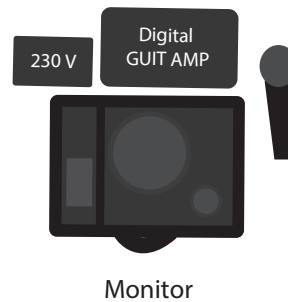

PAVEL

Bass

(Mono XLR)

JIRKA
Main Vocal
(In-Ear Monitor - 6,3 Mono Jack / Mono XLR)

DAWE
Rhythm Guitar / Second Vocal
(Digital GUIT AMP - Stereo / Mono XLR)
(In-Ear Monitor - 6,3 Mono Jack / Mono XLR)

INPUT LIST